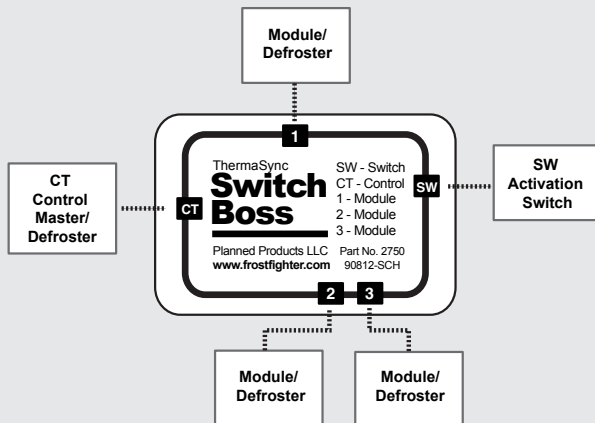

# Frost Fighter<sup>®</sup> ThermaSync<sup>®</sup> Switch Boss

2730

12 / 24 Volt Defroster Controls

## Single switch, many defrosters

The ThermaSync Switch Boss enables a single switch to activate almost any number of Clear View II Defrosters using ThermaSync defroster controls.

Switch Boss is ideal for equipment cabs and other applications that require several defrosters to be activated with a single switch.

*One switch controls multiple defrosters. Ideal for environments with several windows to defrost simultaneously.*

## 2730 Switch Boss Defroster Network Control

When used with ThermaSync 2812 or 2824 defroster controls up to four Clear View II defrosters can be activated from a single switch. Connecting a second Switch Boss allows control of up to seven defrosters. Additional Switch Boss combinations are possible.